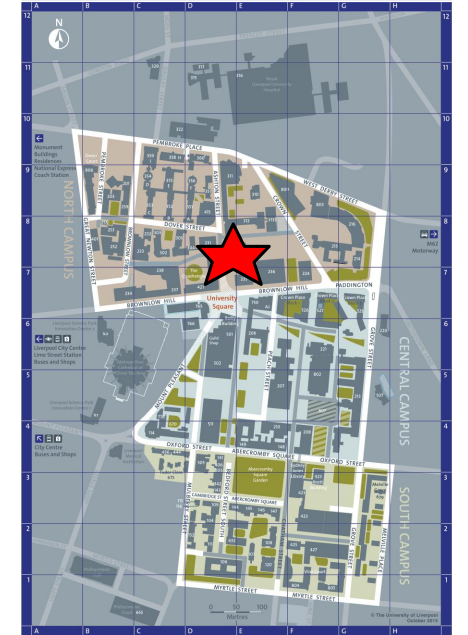

Key

 Location of Building

 Accessible Route

 Accessible Lift

431 Harold Cohen Library
Aston Street, Liverpool,
L3 5TX

Key

 Location of Building

 Accessible Route

431 Harold Cohen Library
Ground Floor Plan

Key

 Location of Building

 Accessible Route

 Accessible Lift

431 Harold Cohen Library
Aston Street, Liverpool,
L3 5TX

Key

-  Location of Building
-  Accessible Route
-  Accessible Lift
-  Reception / Information
-  Accessible Toilet

431 Harold Cohen Library
Aston Street, Liverpool,
L3 5TX

431 Harold Cohen Library
1st Floor Plan

Key

 Location of Building

 Accessible Route

 Accessible Lift

 Accessible Toilet

431 Harold Cohen Library
Aston Street, Liverpool,
L3 5TX

Key

 Location of Building

 Accessible Route

 Accessible Lift

 Accessible Toilet

431 Harold Cohen Library
Aston Street, Liverpool,
L3 5TX

Key

 Location of Building