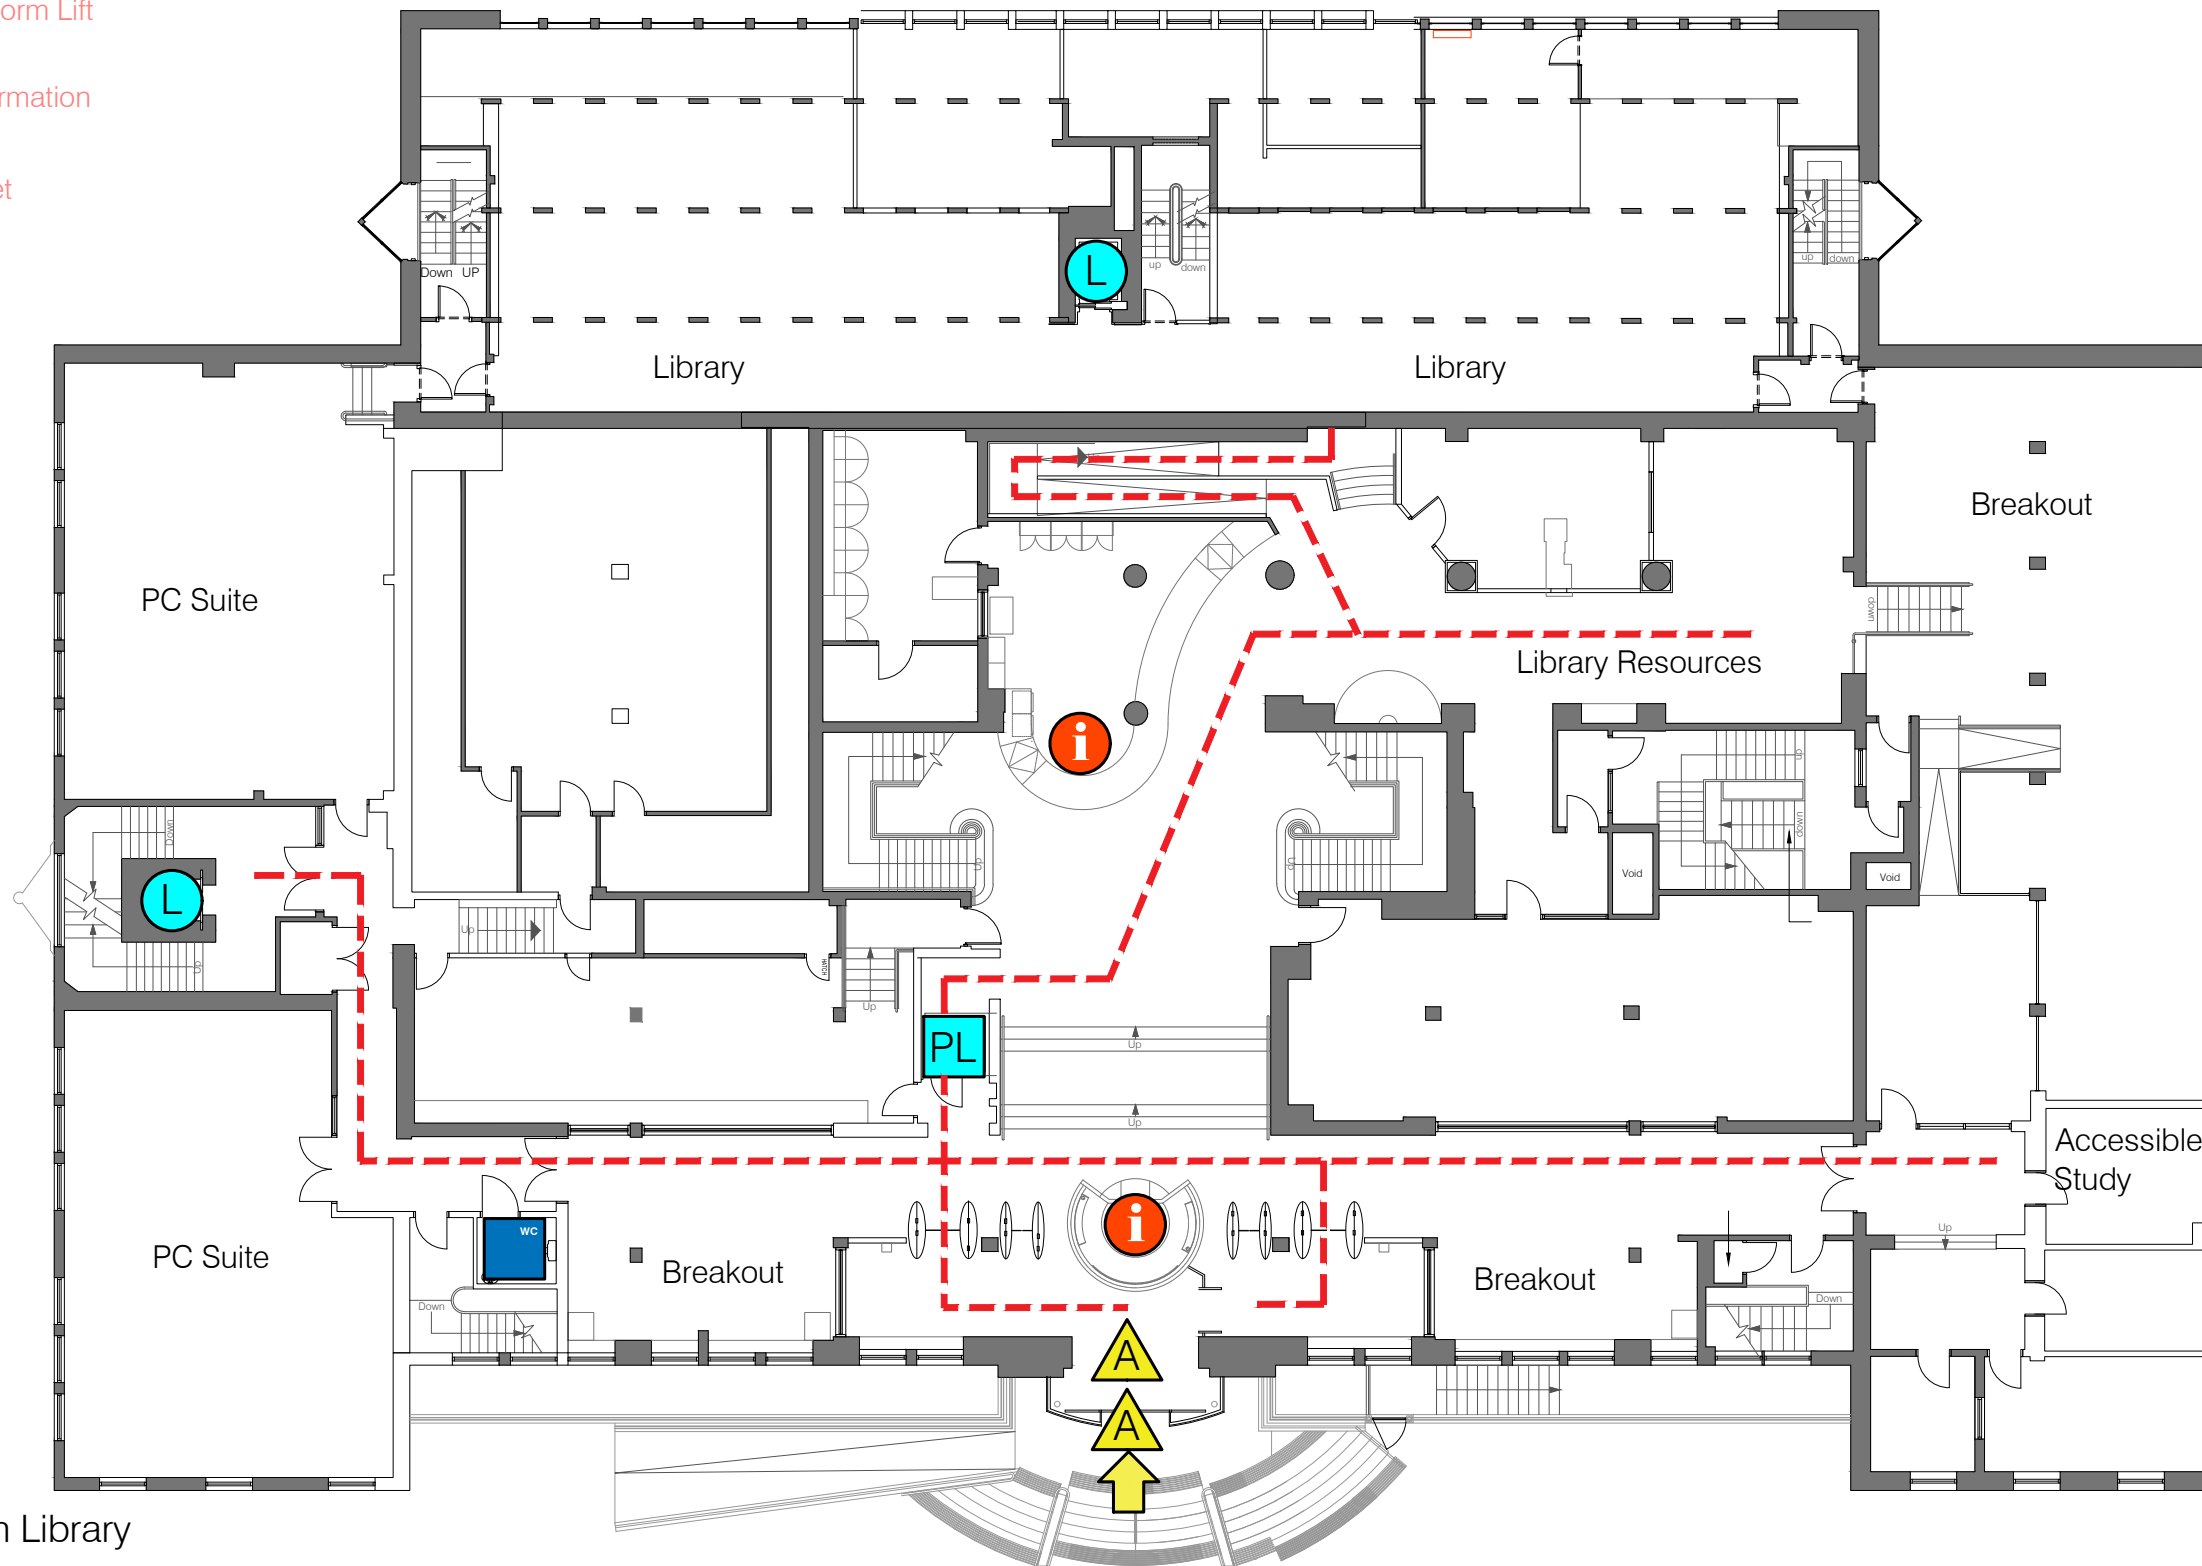

 Automatic Door

 Controlled Access Door

 Accessible Lift

 Emergency Exit Only

431 Harold Cohen Library
Aston Street, Liverpool,
L3 5TX

431 Harold Cohen Library
Lower Ground Floor Plan

Key

 Location of Building

 Accessible Route

 Accessible Entrance

 Automatic Door

 Accessible Lift

 Accessible Platform Lift

 Reception / Information

 Accessible Toilet

431 Harold Cohen Library
Aston Street, Liverpool,
L3 5TX

431 Harold Cohen Library
Ground Floor Plan

Key

 Location of Building

 Accessible Route

 Accessible Lift

431 Harold Cohen Library
Aston Street, Liverpool,
L3 5TX

Key

-  Location of Building
-  Accessible Route
-  Accessible Lift
-  Reception / Information
-  Accessible Toilet

431 Harold Cohen Library
Aston Street, Liverpool,
L3 5TX

431 Harold Cohen Library
1st Floor Plan

Key

 Location of Building

 Accessible Route

 Accessible Lift

 Accessible Toilet

431 Harold Cohen Library
Aston Street, Liverpool,
L3 5TX