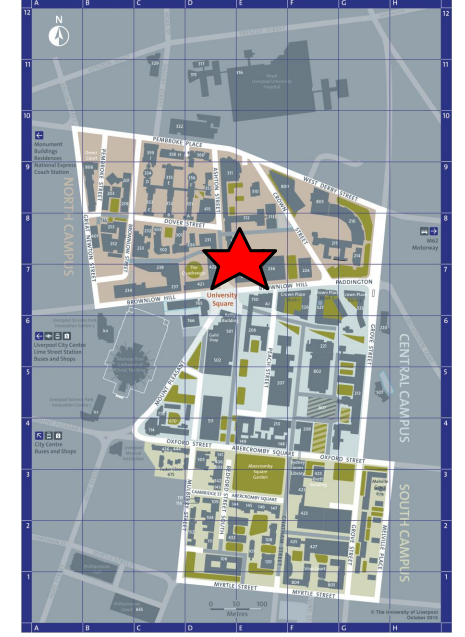

Key

 Location of Building

 Accessible Route

 Accessible Lift

431 Harold Cohen Library
Aston Street, Liverpool,
L3 5TX

Key

 Location of Building

 Accessible Route

 Automatic Door

 Controlled Access Door

 Accessible Lift

 Emergency Exit Only

431 Harold Cohen Library
Aston Street, Liverpool,
L3 5TX

431 Harold Cohen Library
Lower Ground Floor Plan

Key

 Location of Building

431 Harold Cohen Library
Ground Floor Plan

Key

 Location of Building

 Accessible Route

 Accessible Lift

431 Harold Cohen Library
Aston Street, Liverpool,
L3 5TX

Key

-  Location of Building
-  Accessible Route
-  Accessible Lift
-  Reception / Information
-  Accessible Toilet

Key

 Location of Building

 Accessible Route

 Accessible Lift

 Accessible Toilet

431 Harold Cohen Library
Aston Street, Liverpool,
L3 5TX

Key

 Location of Building