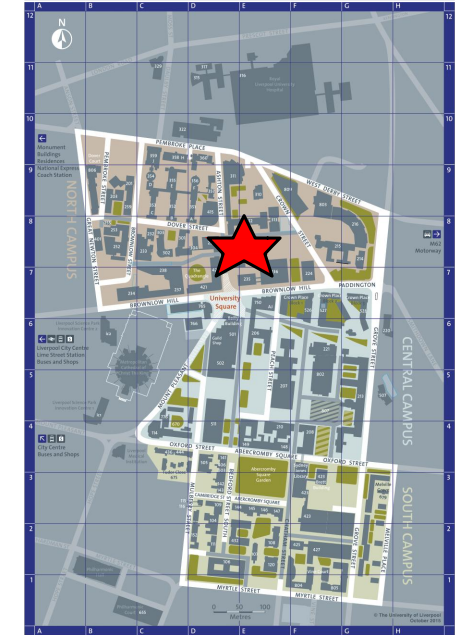

Key

 Location of Building

 Accessible Route

 Accessible Lift

431 Harold Cohen Library
Aston Street, Liverpool,
L3 5TX

Key

 Location of Building

 Accessible Route

 Automatic Door

 Controlled Access Door

 Accessible Lift

 Emergency Exit Only

431 Harold Cohen Library
Aston Street, Liverpool,
L3 5TX

431 Harold Cohen Library
Lower Ground Floor Plan

Key

 Location of Building

Key

 Location of Building

 Accessible Route

 Accessible Lift

 Accessible Toilet

431 Harold Cohen Library
Aston Street, Liverpool,
L3 5TX

Key

 Location of Building

 Accessible Route

 Accessible Lift

 Accessible Toilet

431 Harold Cohen Library
Aston Street, Liverpool,
L3 5TX