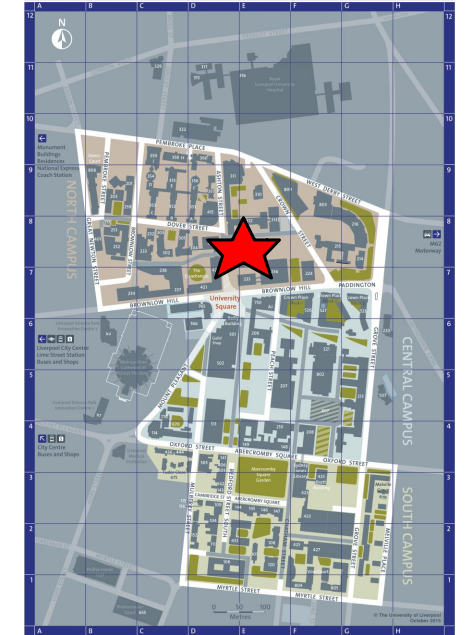

Key

 Location of Building

 Accessible Route

 Accessible Lift

431 Harold Cohen Library
Aston Street, Liverpool,
L3 5TX

Key

 Location of Building

 Accessible Route

 Automatic Door

 Controlled Access Door

 Accessible Lift

 Emergency Exit Only

431 Harold Cohen Library
Aston Street, Liverpool,
L3 5TX

431 Harold Cohen Library
Lower Ground Floor Plan

Key

 Location of Building

 Accessible Route

 Accessible Entrance

 Automatic Door

 Accessible Lift

 Accessible Platform Lift

 Reception / Information

 Accessible Toilet

431 Harold Cohen Library
Aston Street, Liverpool,
L3 5TX

431 Harold Cohen Library
Ground Floor Plan

Key

 Location of Building

 Accessible Route

 Accessible Lift

431 Harold Cohen Library
Aston Street, Liverpool,
L3 5TX

Key

-  Location of Building
-  Accessible Route
-  Accessible Lift
-  Reception / Information
-  Accessible Toilet