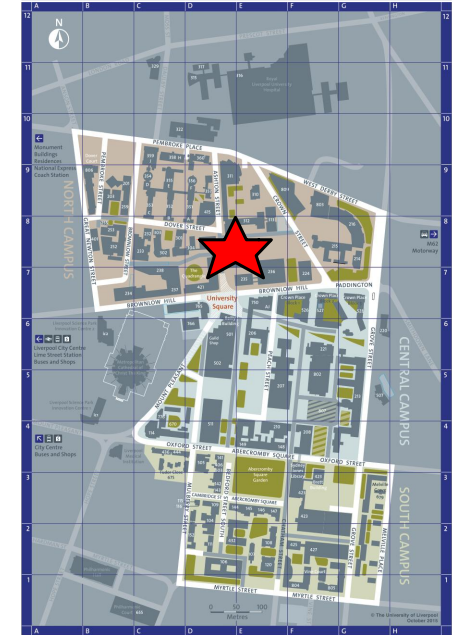

Key

 Location of Building

 Accessible Route

 Accessible Lift

431 Harold Cohen Library
Aston Street, Liverpool,
L3 5TX

Key

 Location of Building

 Accessible Route

431 Harold Cohen Library
Ground Floor Plan

Key

 Location of Building

 Accessible Route

 Accessible Lift

431 Harold Cohen Library
Aston Street, Liverpool,
L3 5TX

Key

-  Location of Building
-  Accessible Route
-  Accessible Lift
-  Reception / Information
-  Accessible Toilet

431 Harold Cohen Library
Aston Street, Liverpool,
L3 5TX

431 Harold Cohen Library
1st Floor Plan

Key

 Location of Building

 Accessible Route

 Accessible Lift

 Accessible Toilet

431 Harold Cohen Library
Aston Street, Liverpool,
L3 5TX

Key

 Location of Building

 Accessible Route

 Accessible Lift

 Accessible Toilet

431 Harold Cohen Library
Aston Street, Liverpool,
L3 5TX

Key

 Location of Building