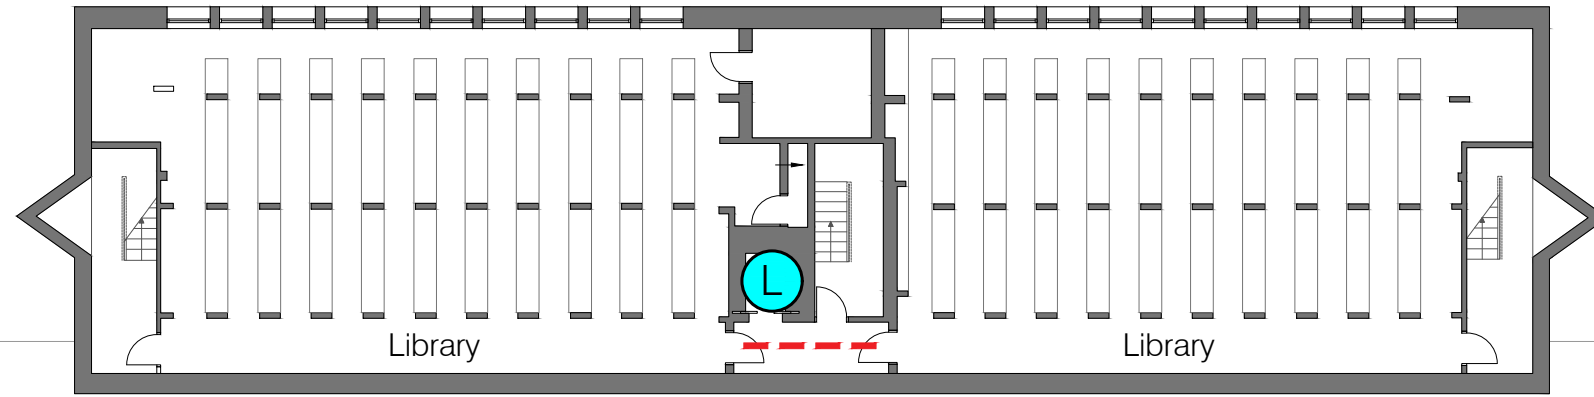

Key

 Location of Building

 Accessible Route

 Accessible Lift

431 Harold Cohen Library
Aston Street, Liverpool,
L3 5TX

Key

 Location of Building

 Accessible Route

 Automatic Door

 Controlled Access Door

 Accessible Lift

 Emergency Exit Only

431 Harold Cohen Library
Aston Street, Liverpool,
L3 5TX

431 Harold Cohen Library
Lower Ground Floor Plan

Key

 Location of Building