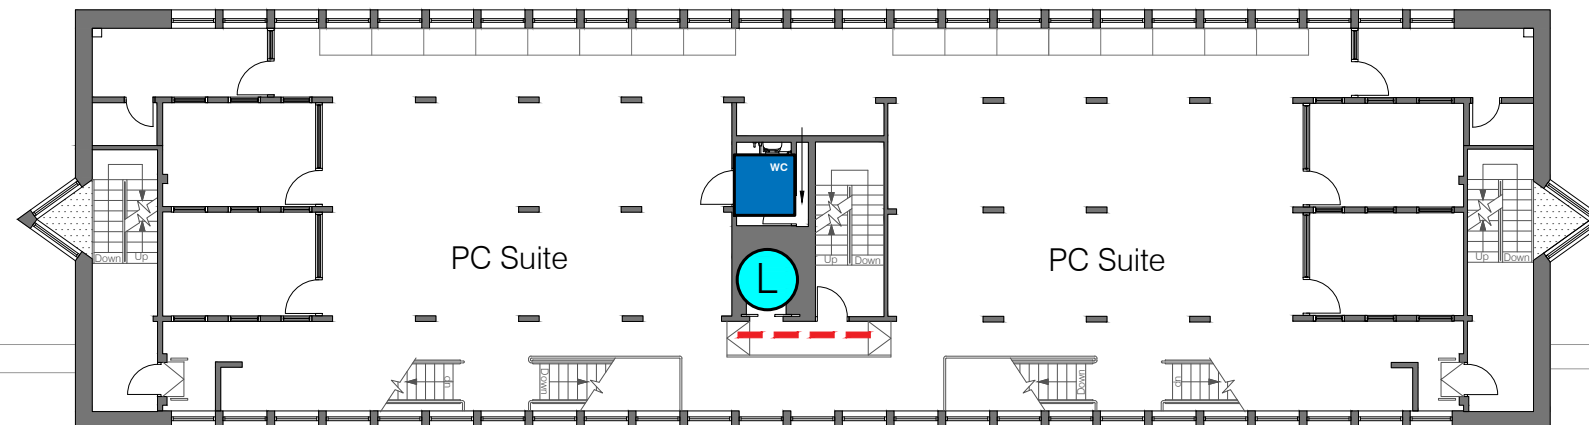

Key

 Location of Building

 Accessible Route

 Accessible Lift

 Accessible Toilet

431 Harold Cohen Library
Aston Street, Liverpool,
L3 5TX

Key

 Location of Building