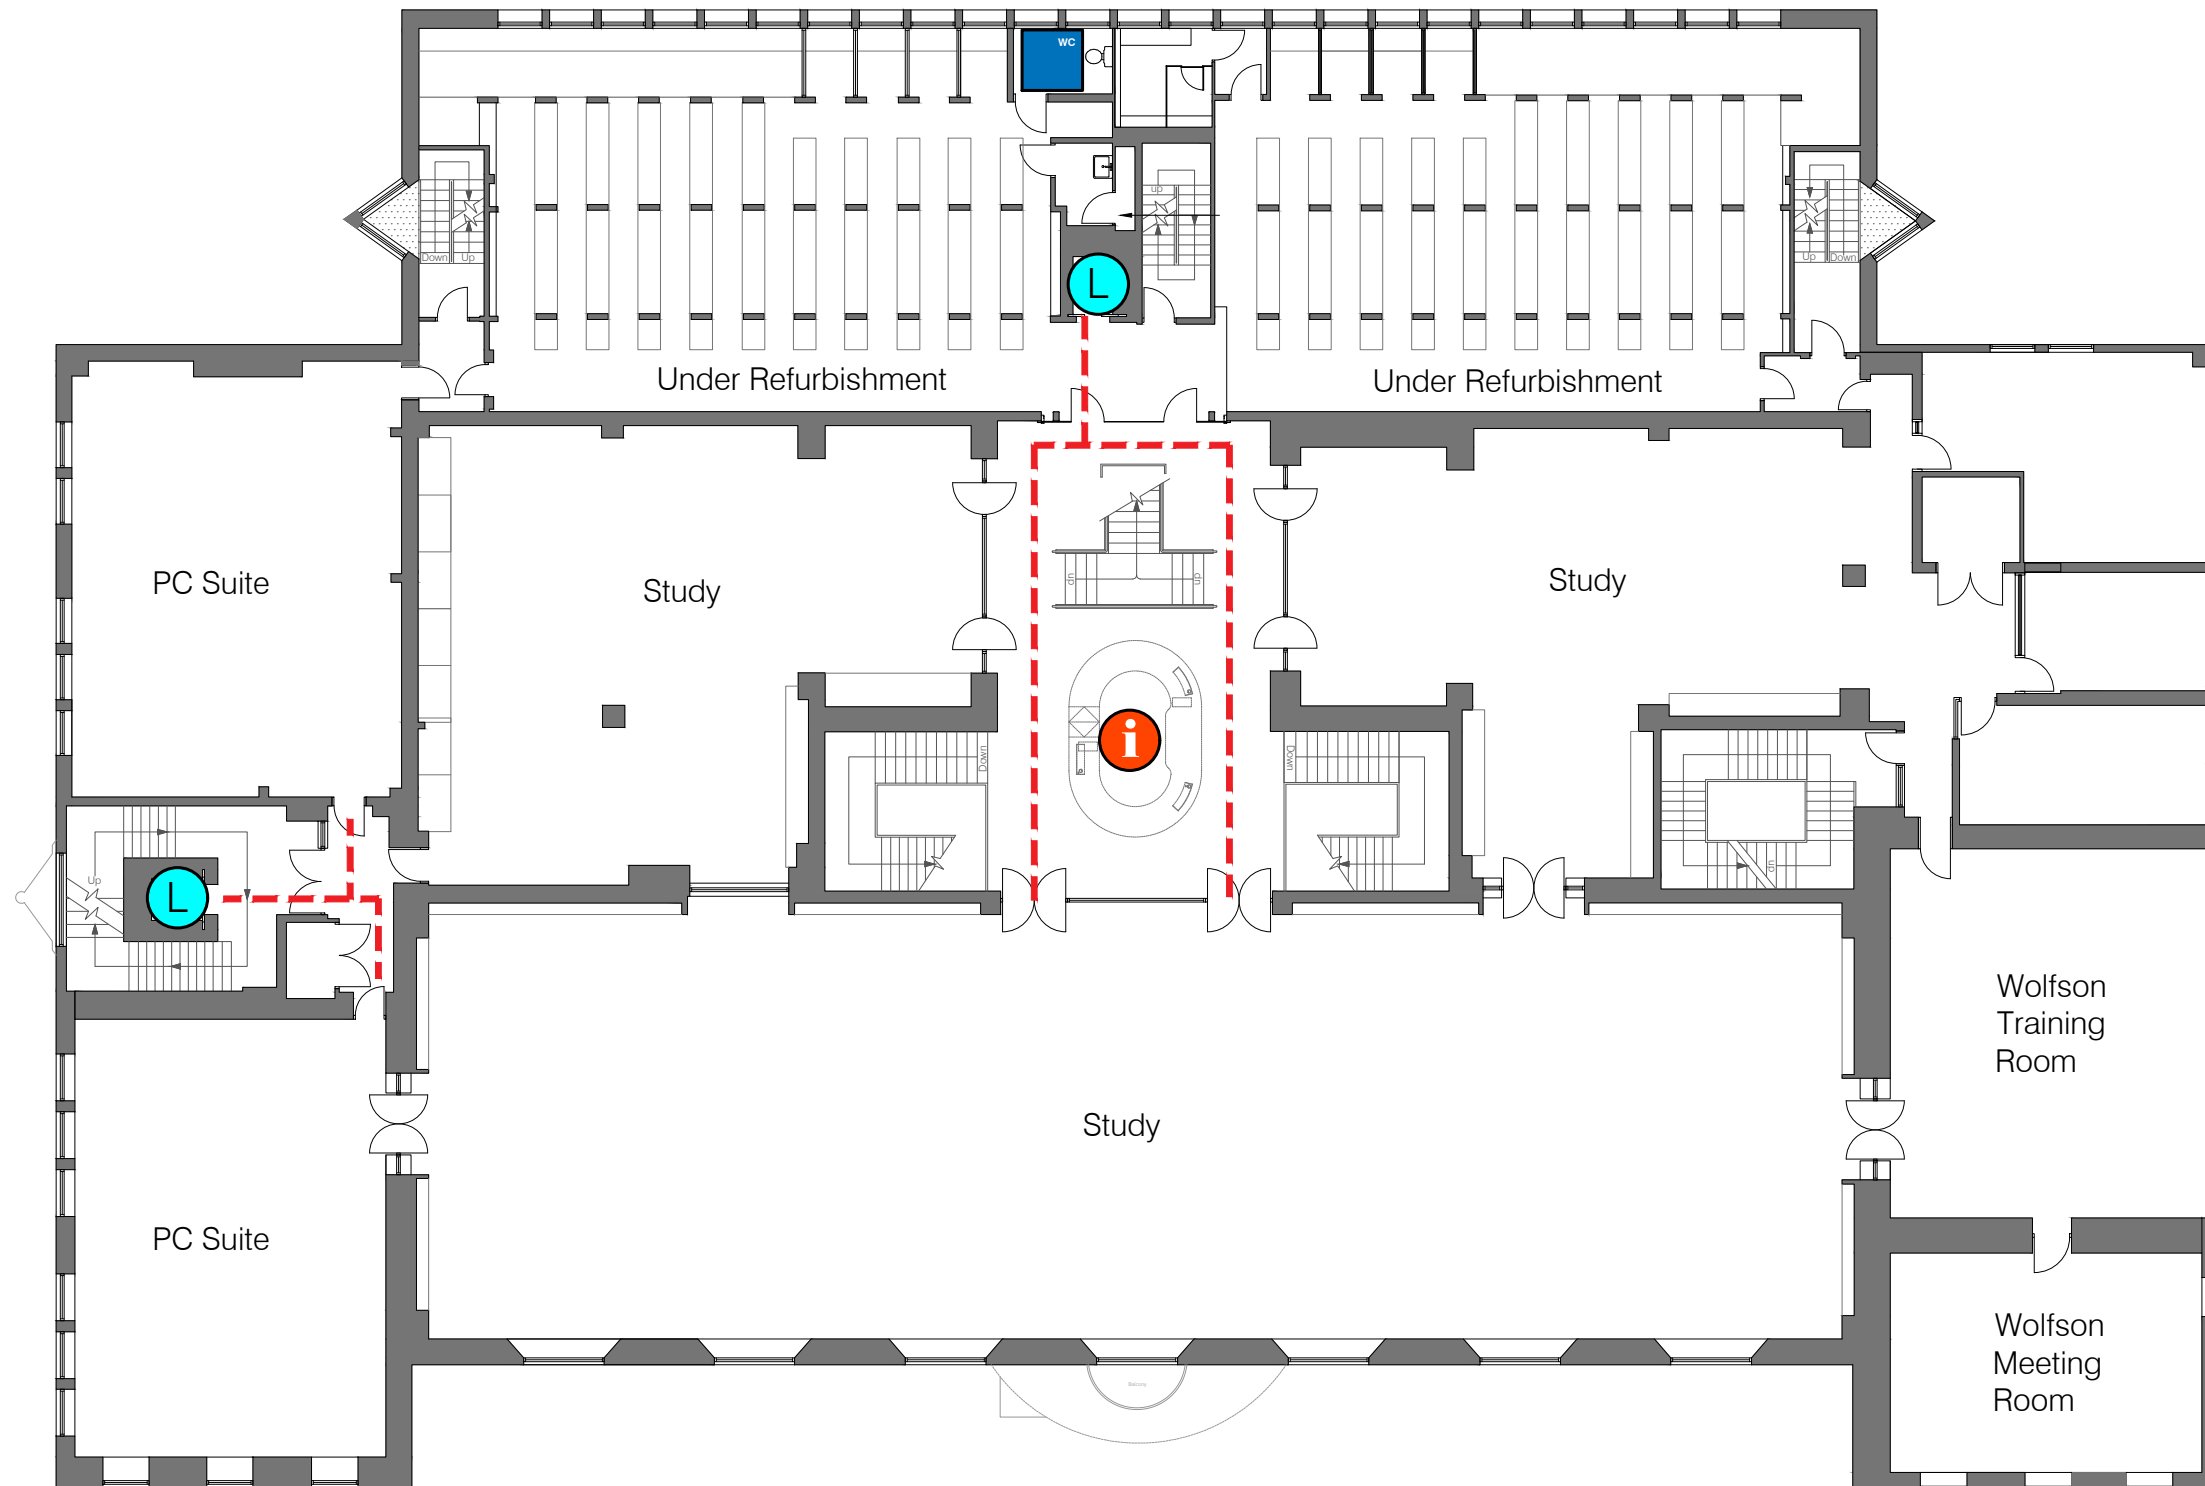

431 Harold Cohen Library
Ground Floor Plan

Key

 Location of Building

 Accessible Route

 Accessible Lift

431 Harold Cohen Library
Aston Street, Liverpool,
L3 5TX

Key

-  Location of Building
-  Accessible Route
-  Accessible Lift
-  Reception / Information
-  Accessible Toilet

431 Harold Cohen Library
Aston Street, Liverpool,
L3 5TX

431 Harold Cohen Library
1st Floor Plan

Key

 Location of Building

 Accessible Route

 Accessible Lift

 Accessible Toilet

431 Harold Cohen Library
Aston Street, Liverpool,
L3 5TX