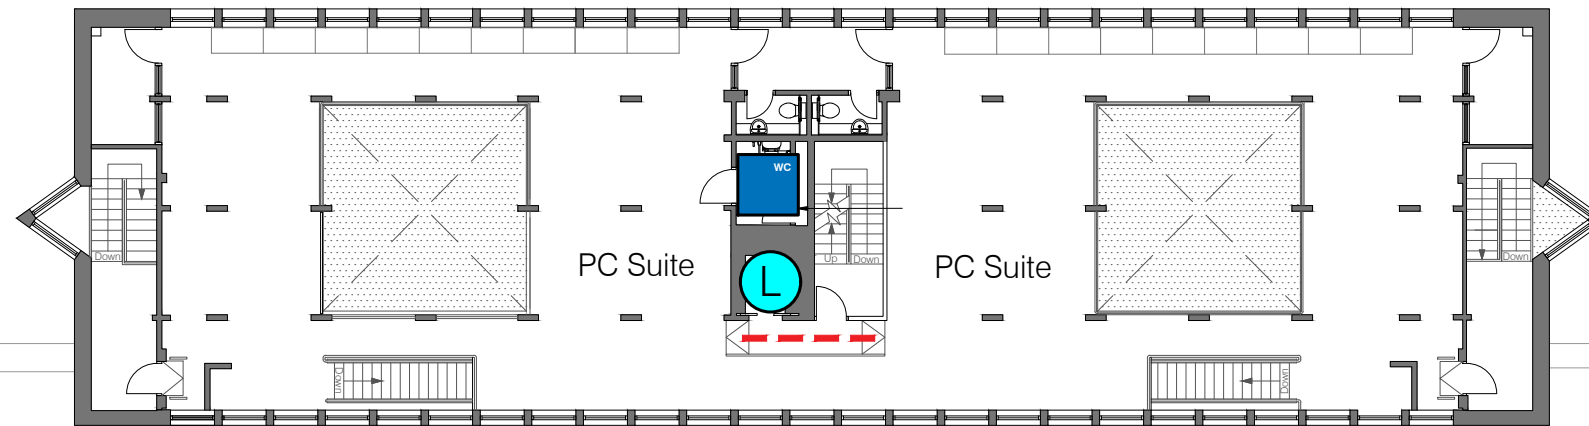

Key

Location of Building

Accessible Route

Accessible Lift

Accessible Toilet

431 Harold Cohen Library
Aston Street, Liverpool,
L3 5TX