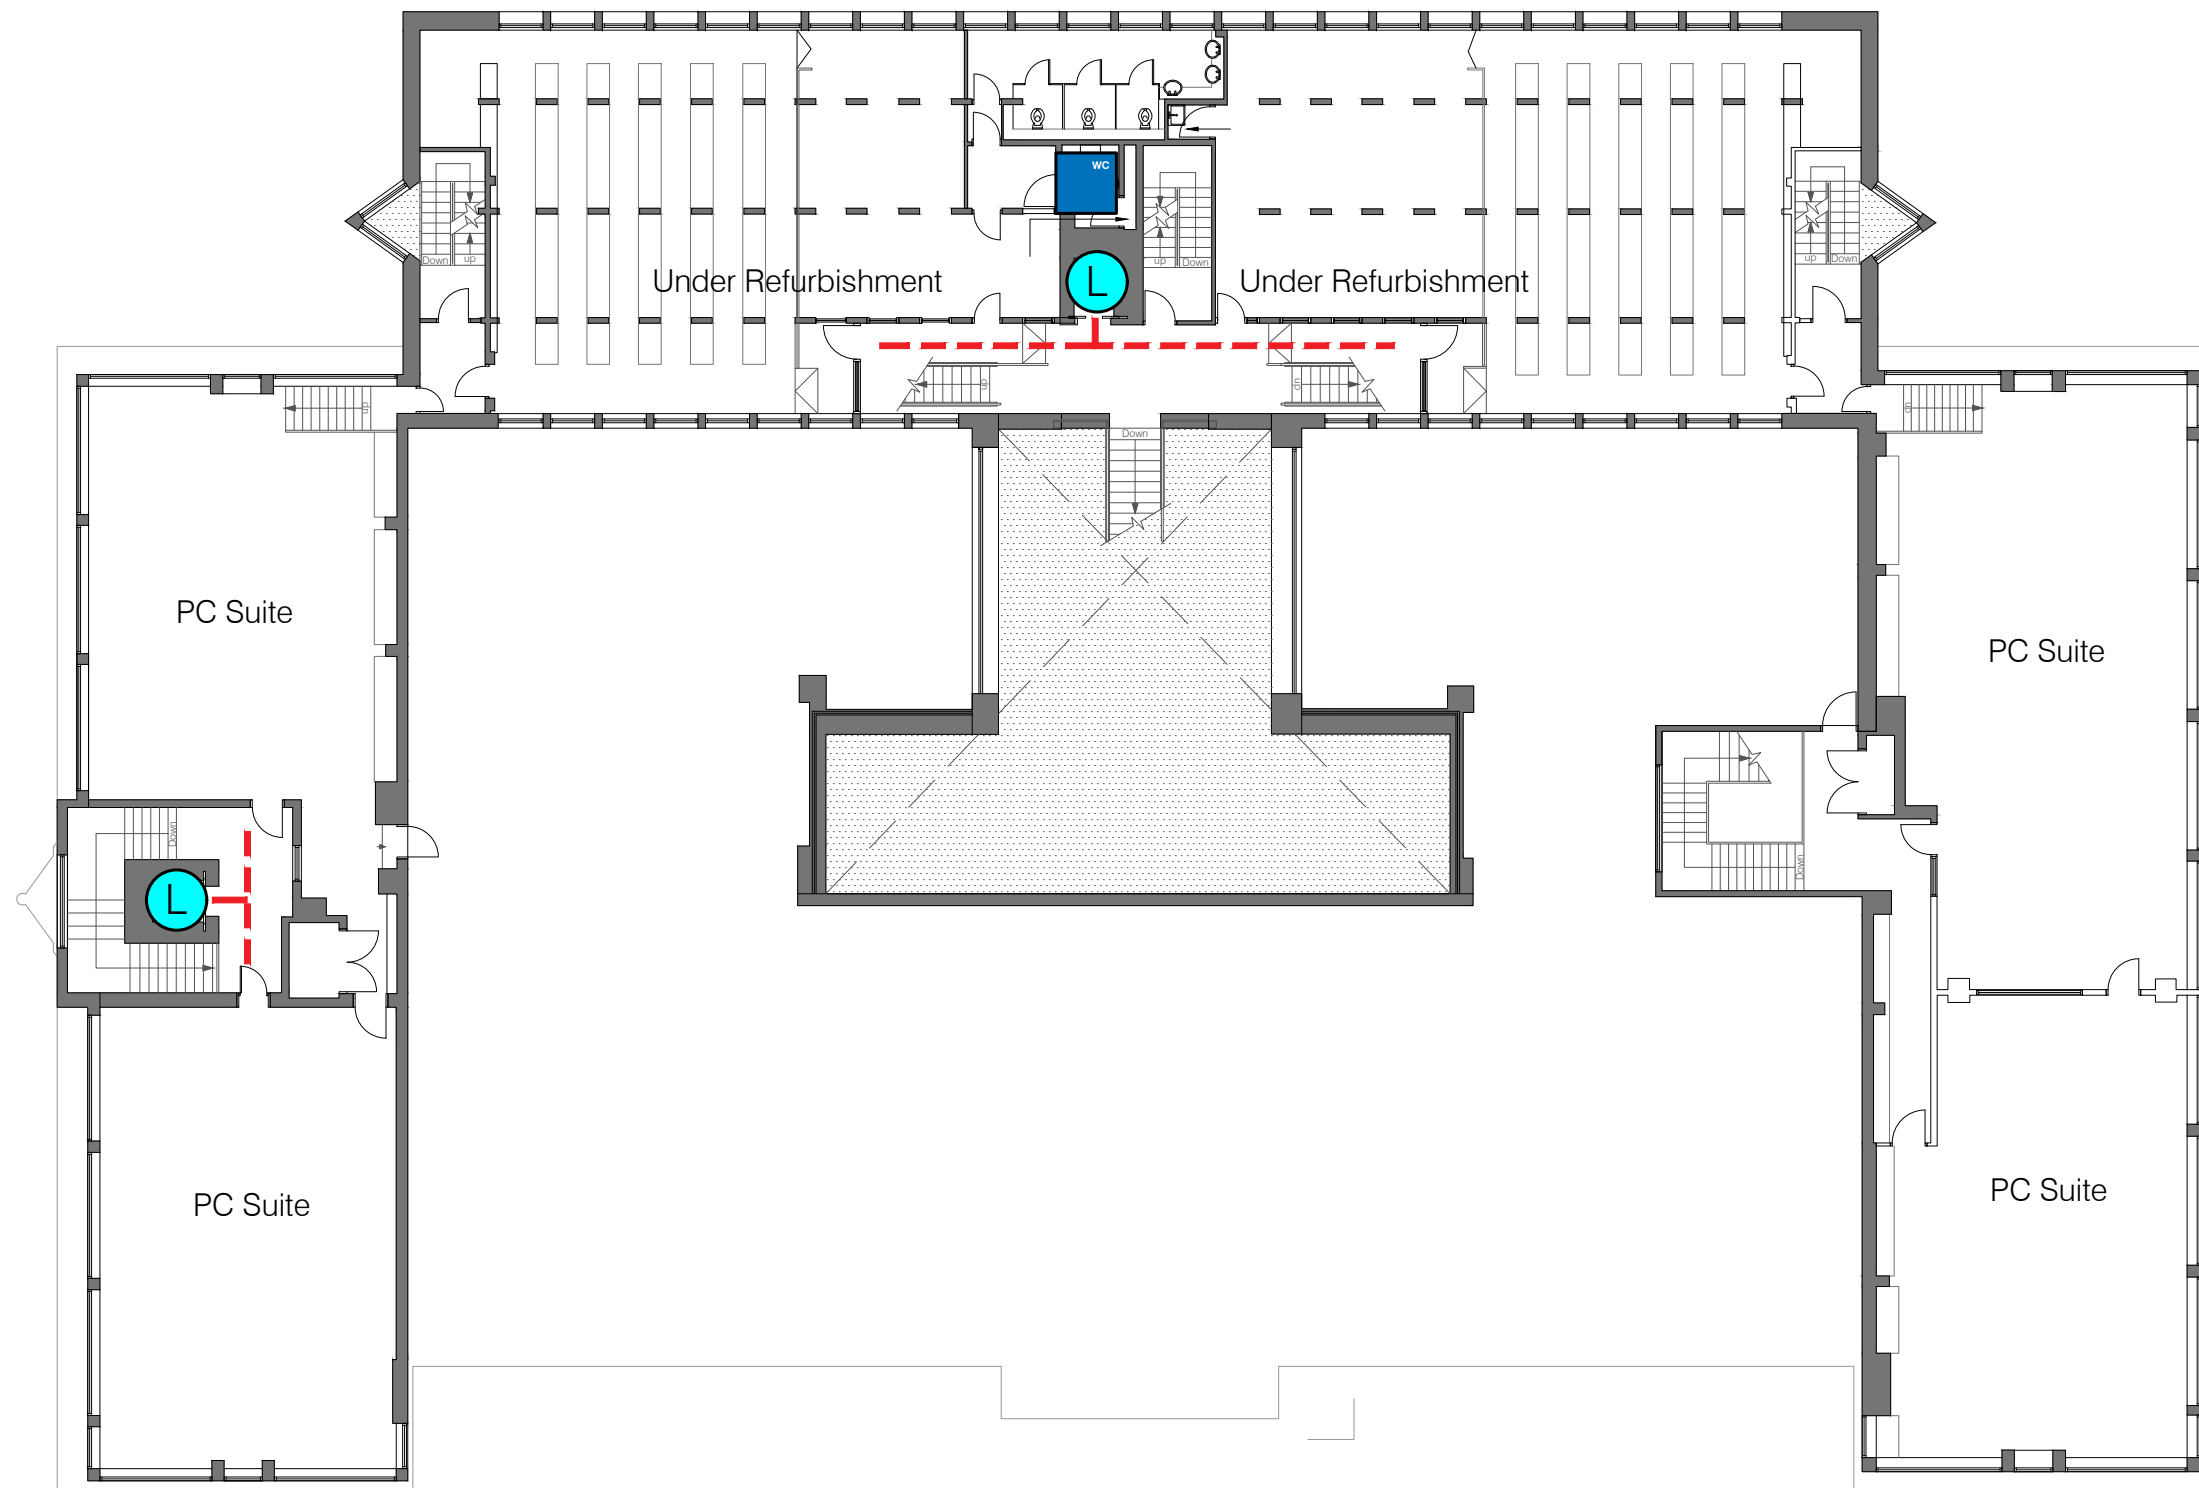

431 Harold Cohen Library
Aston Street, Liverpool,
L3 5TX

431 Harold Cohen Library
1st Floor Plan

Key

 Location of Building

 Accessible Route

 Accessible Lift

 Accessible Toilet

431 Harold Cohen Library
Aston Street, Liverpool,
L3 5TX