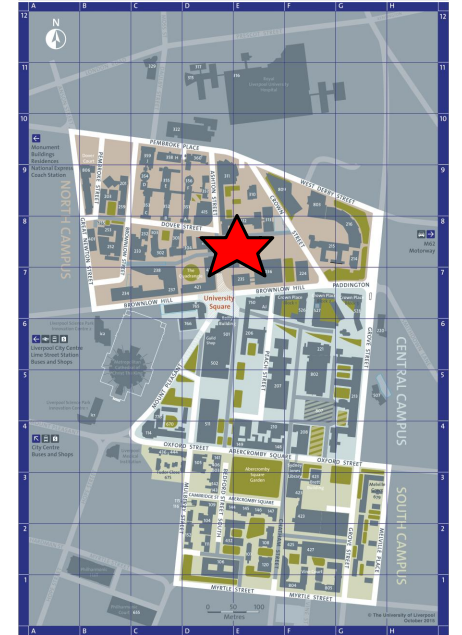

Key

 Location of Building

 Accessible Route

 Accessible Lift

431 Harold Cohen Library
Aston Street, Liverpool,
L3 5TX

Key

 Location of Building

 Accessible Route

 Automatic Door

 Controlled Access Door

 Accessible Lift

 Emergency Exit Only

431 Harold Cohen Library
Aston Street, Liverpool,
L3 5TX

431 Harold Cohen Library
Lower Ground Floor Plan

Key

 Location of Building

431 Harold Cohen Library
Ground Floor Plan

Key

 Location of Building

 Accessible Route

 Accessible Lift

431 Harold Cohen Library
Aston Street, Liverpool,
L3 5TX

Key

-  Location of Building
-  Accessible Route
-  Accessible Lift
-  Reception / Information
-  Accessible Toilet

Key

 Location of Building

 Accessible Route

 Accessible Lift

 Accessible Toilet

431 Harold Cohen Library
Aston Street, Liverpool,
L3 5TX

Key

 Location of Building