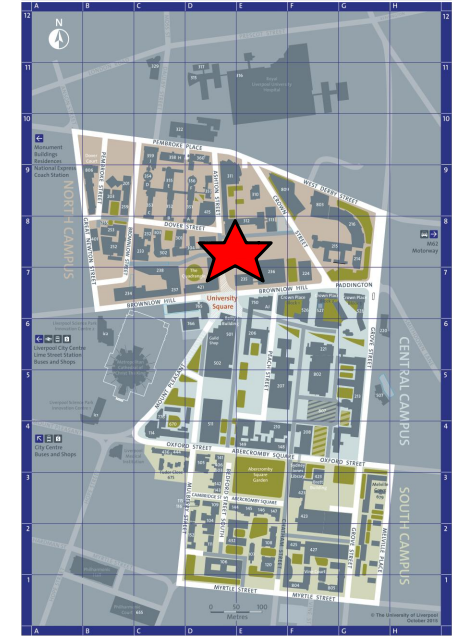

Key

 Location of Building

 Accessible Route

 Accessible Lift

431 Harold Cohen Library
Aston Street, Liverpool,
L3 5TX

Key

 Location of Building

 Accessible Route

431 Harold Cohen Library
Ground Floor Plan

Key

 Location of Building

 Accessible Route

 Accessible Lift

431 Harold Cohen Library
Aston Street, Liverpool,
L3 5TX

Key

-  Location of Building
-  Accessible Route
-  Accessible Lift
-  Reception / Information
-  Accessible Toilet

431 Harold Cohen Library
Aston Street, Liverpool,
L3 5TX

431 Harold Cohen Library
1st Floor Plan

Key

 Location of Building

 Accessible Route

 Accessible Lift

 Accessible Toilet

431 Harold Cohen Library
Aston Street, Liverpool,
L3 5TX

Key

 Location of Building

 Accessible Route

 Accessible Lift

 Accessible Toilet

431 Harold Cohen Library
Aston Street, Liverpool,
L3 5TX

Key

 Location of Building