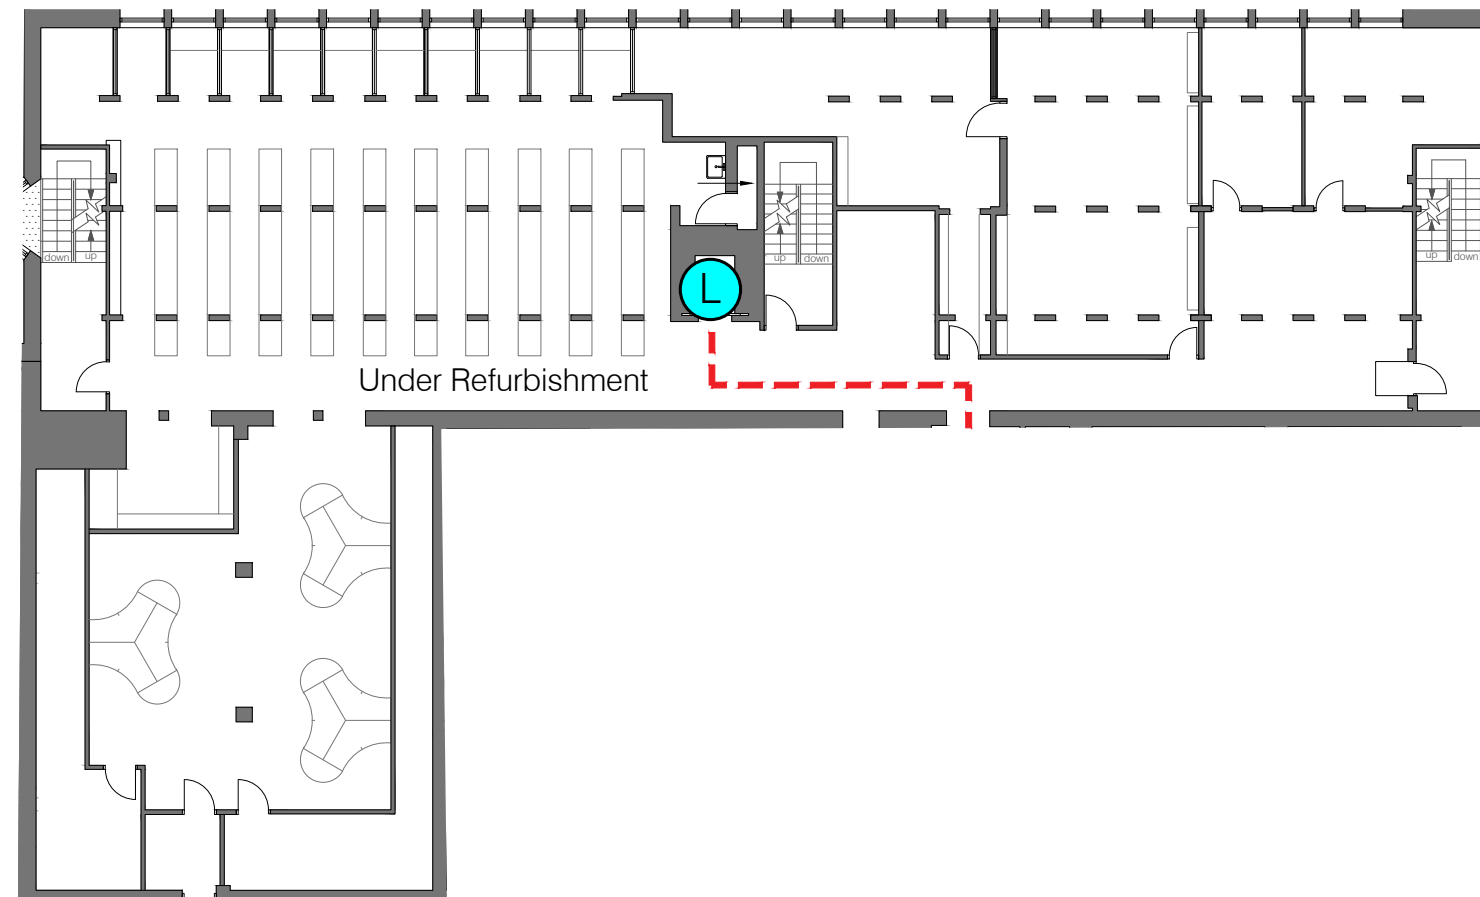

 Accessible Route

 Accessible Entrance

 Automatic Door

 Accessible Lift

 Accessible Platform Lift

 Reception / Information

 Accessible Toilet

431 Harold Cohen Library
Aston Street, Liverpool,
L3 5TX

431 Harold Cohen Library
Ground Floor Plan

Key

 Location of Building

 Accessible Route

 Accessible Lift

431 Harold Cohen Library
Aston Street, Liverpool,
L3 5TX

Key

-  Location of Building
-  Accessible Route
-  Accessible Lift
-  Reception / Information
-  Accessible Toilet