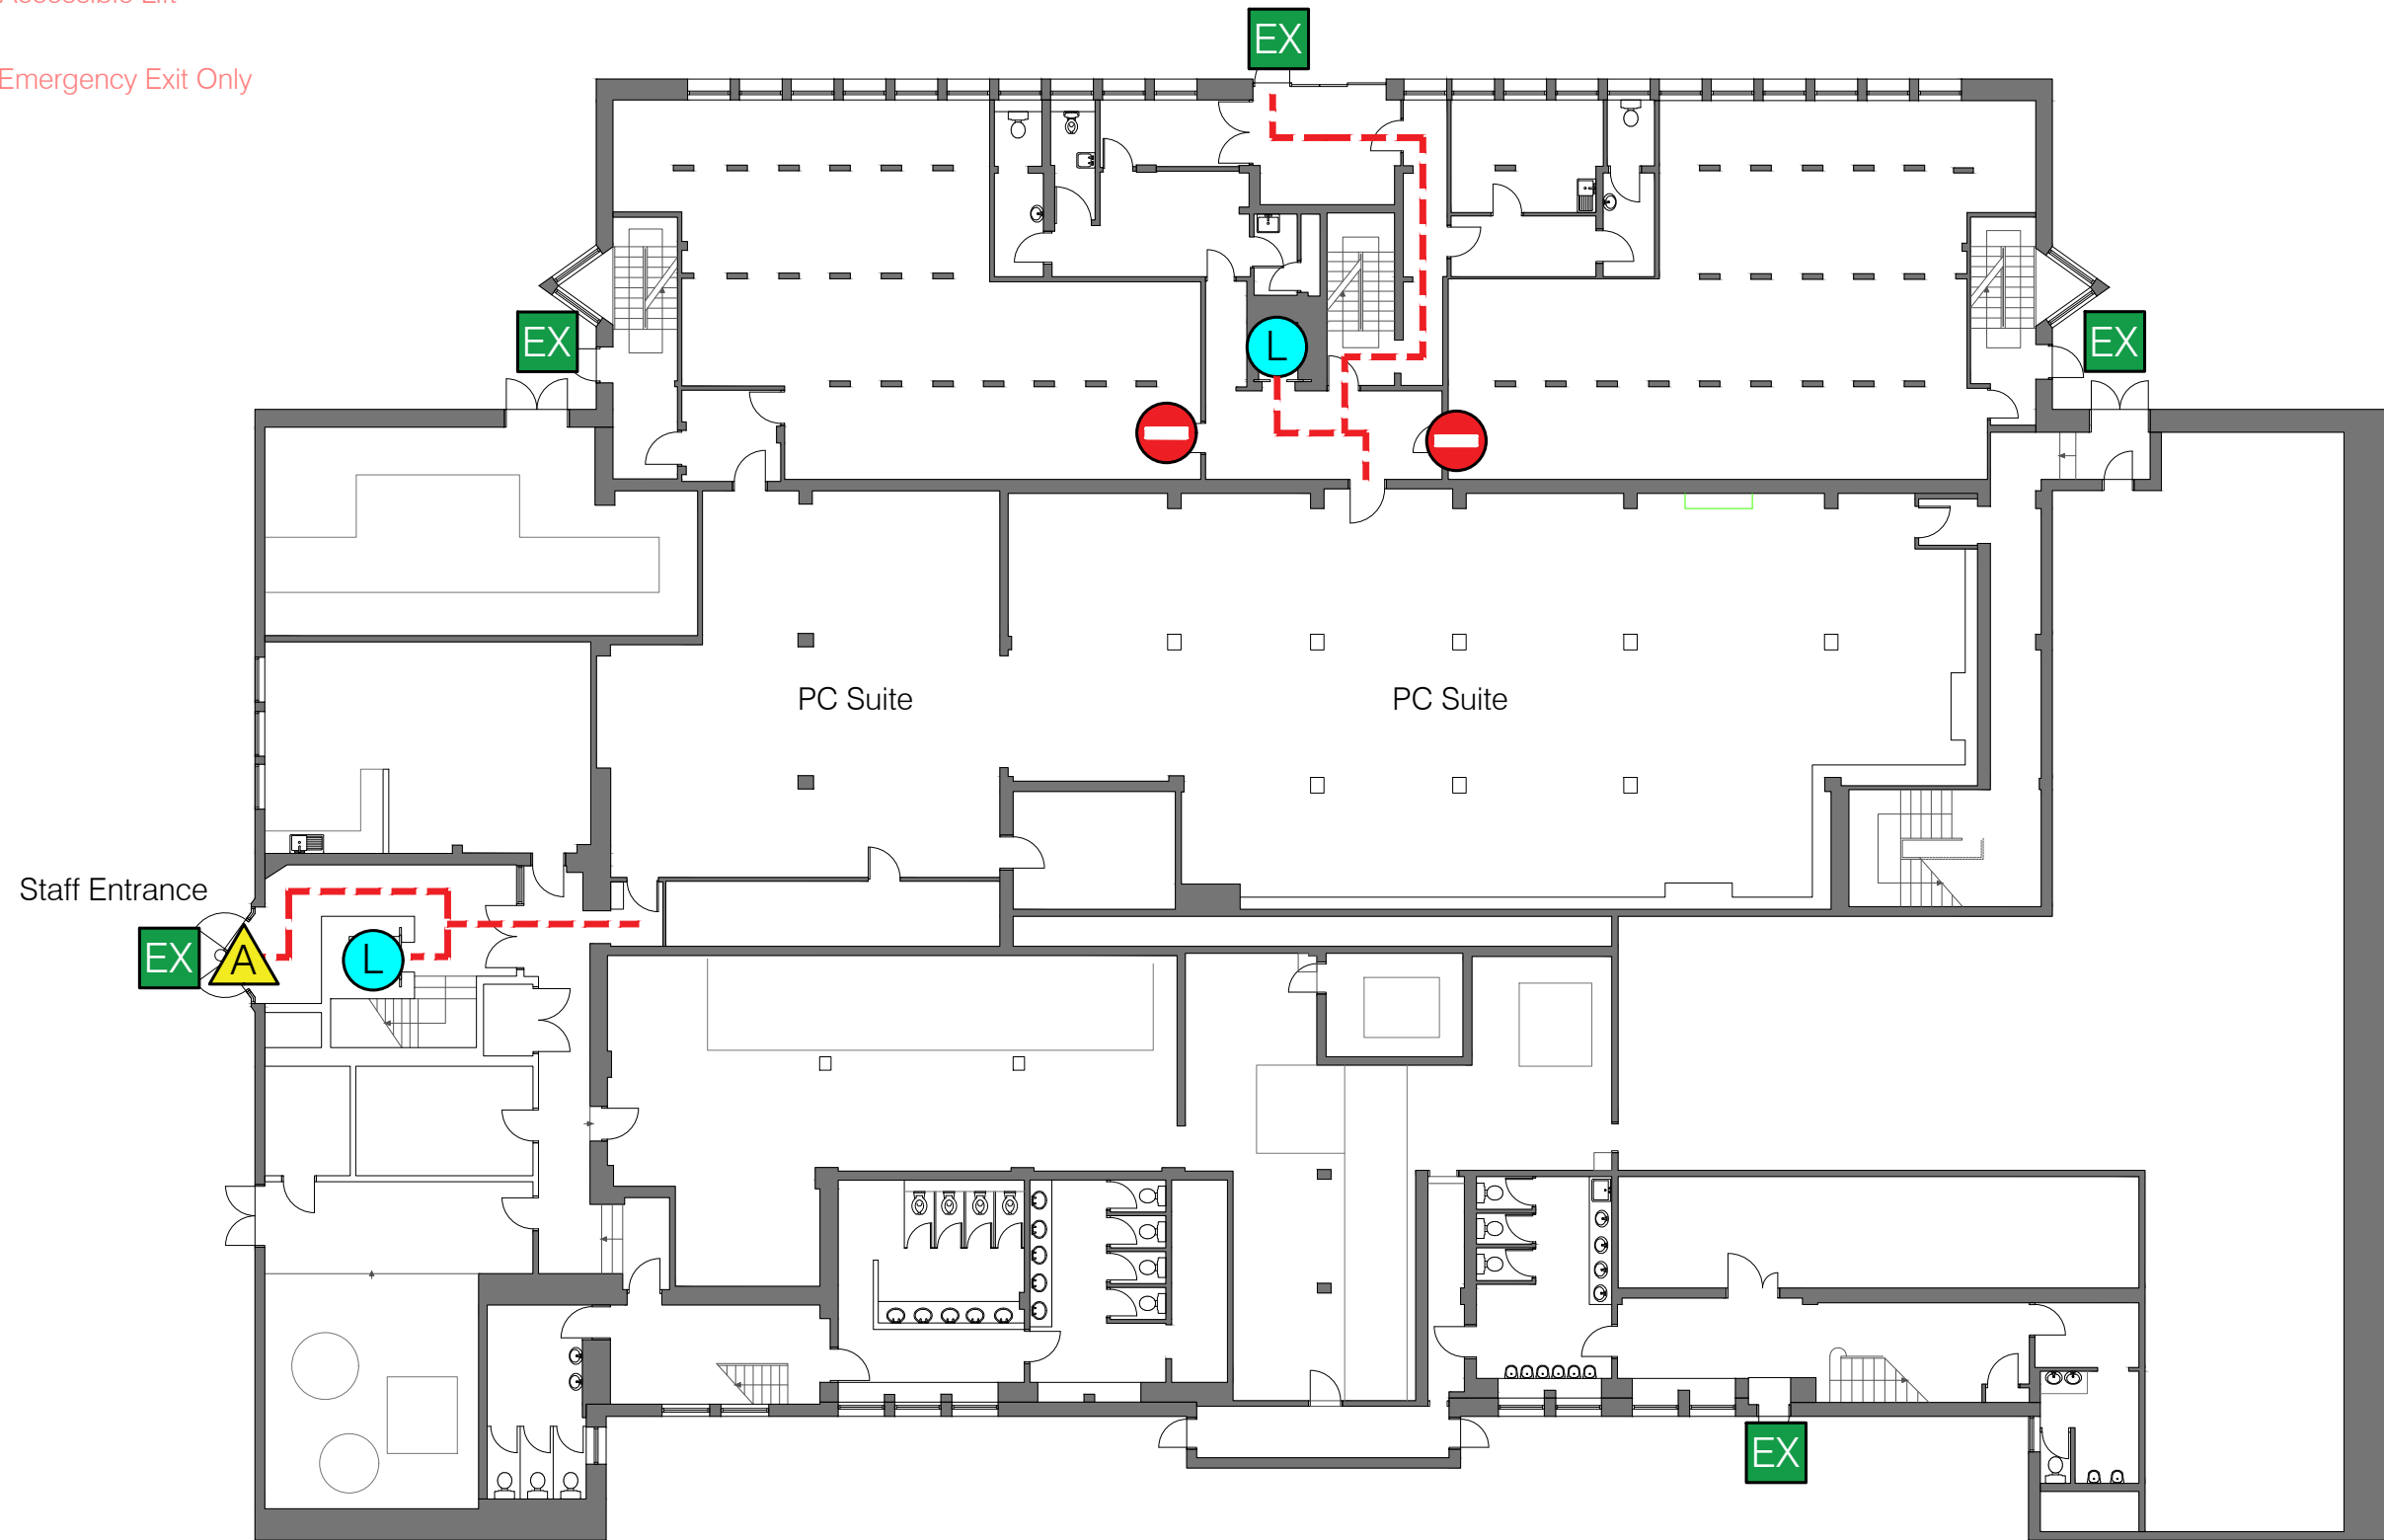

 Automatic Door

 Controlled Access Door

 Accessible Lift

 Emergency Exit Only

431 Harold Cohen Library
Aston Street, Liverpool,
L3 5TX

431 Harold Cohen Library
Lower Ground Floor Plan

Key

 Location of Building

 Accessible Route

 Accessible Entrance

 Automatic Door

 Accessible Lift

 Accessible Platform Lift

 Reception / Information

 Accessible Toilet

431 Harold Cohen Library
Aston Street, Liverpool,
L3 5TX

431 Harold Cohen Library
Ground Floor Plan

Key

 Location of Building

 Accessible Route

 Accessible Lift

431 Harold Cohen Library
Aston Street, Liverpool,
L3 5TX

Key

-  Location of Building
-  Accessible Route
-  Accessible Lift
-  Reception / Information
-  Accessible Toilet

431 Harold Cohen Library
Aston Street, Liverpool,
L3 5TX

431 Harold Cohen Library
1st Floor Plan

Key

 Location of Building

 Accessible Route

 Accessible Lift

 Accessible Toilet

431 Harold Cohen Library
Aston Street, Liverpool,
L3 5TX